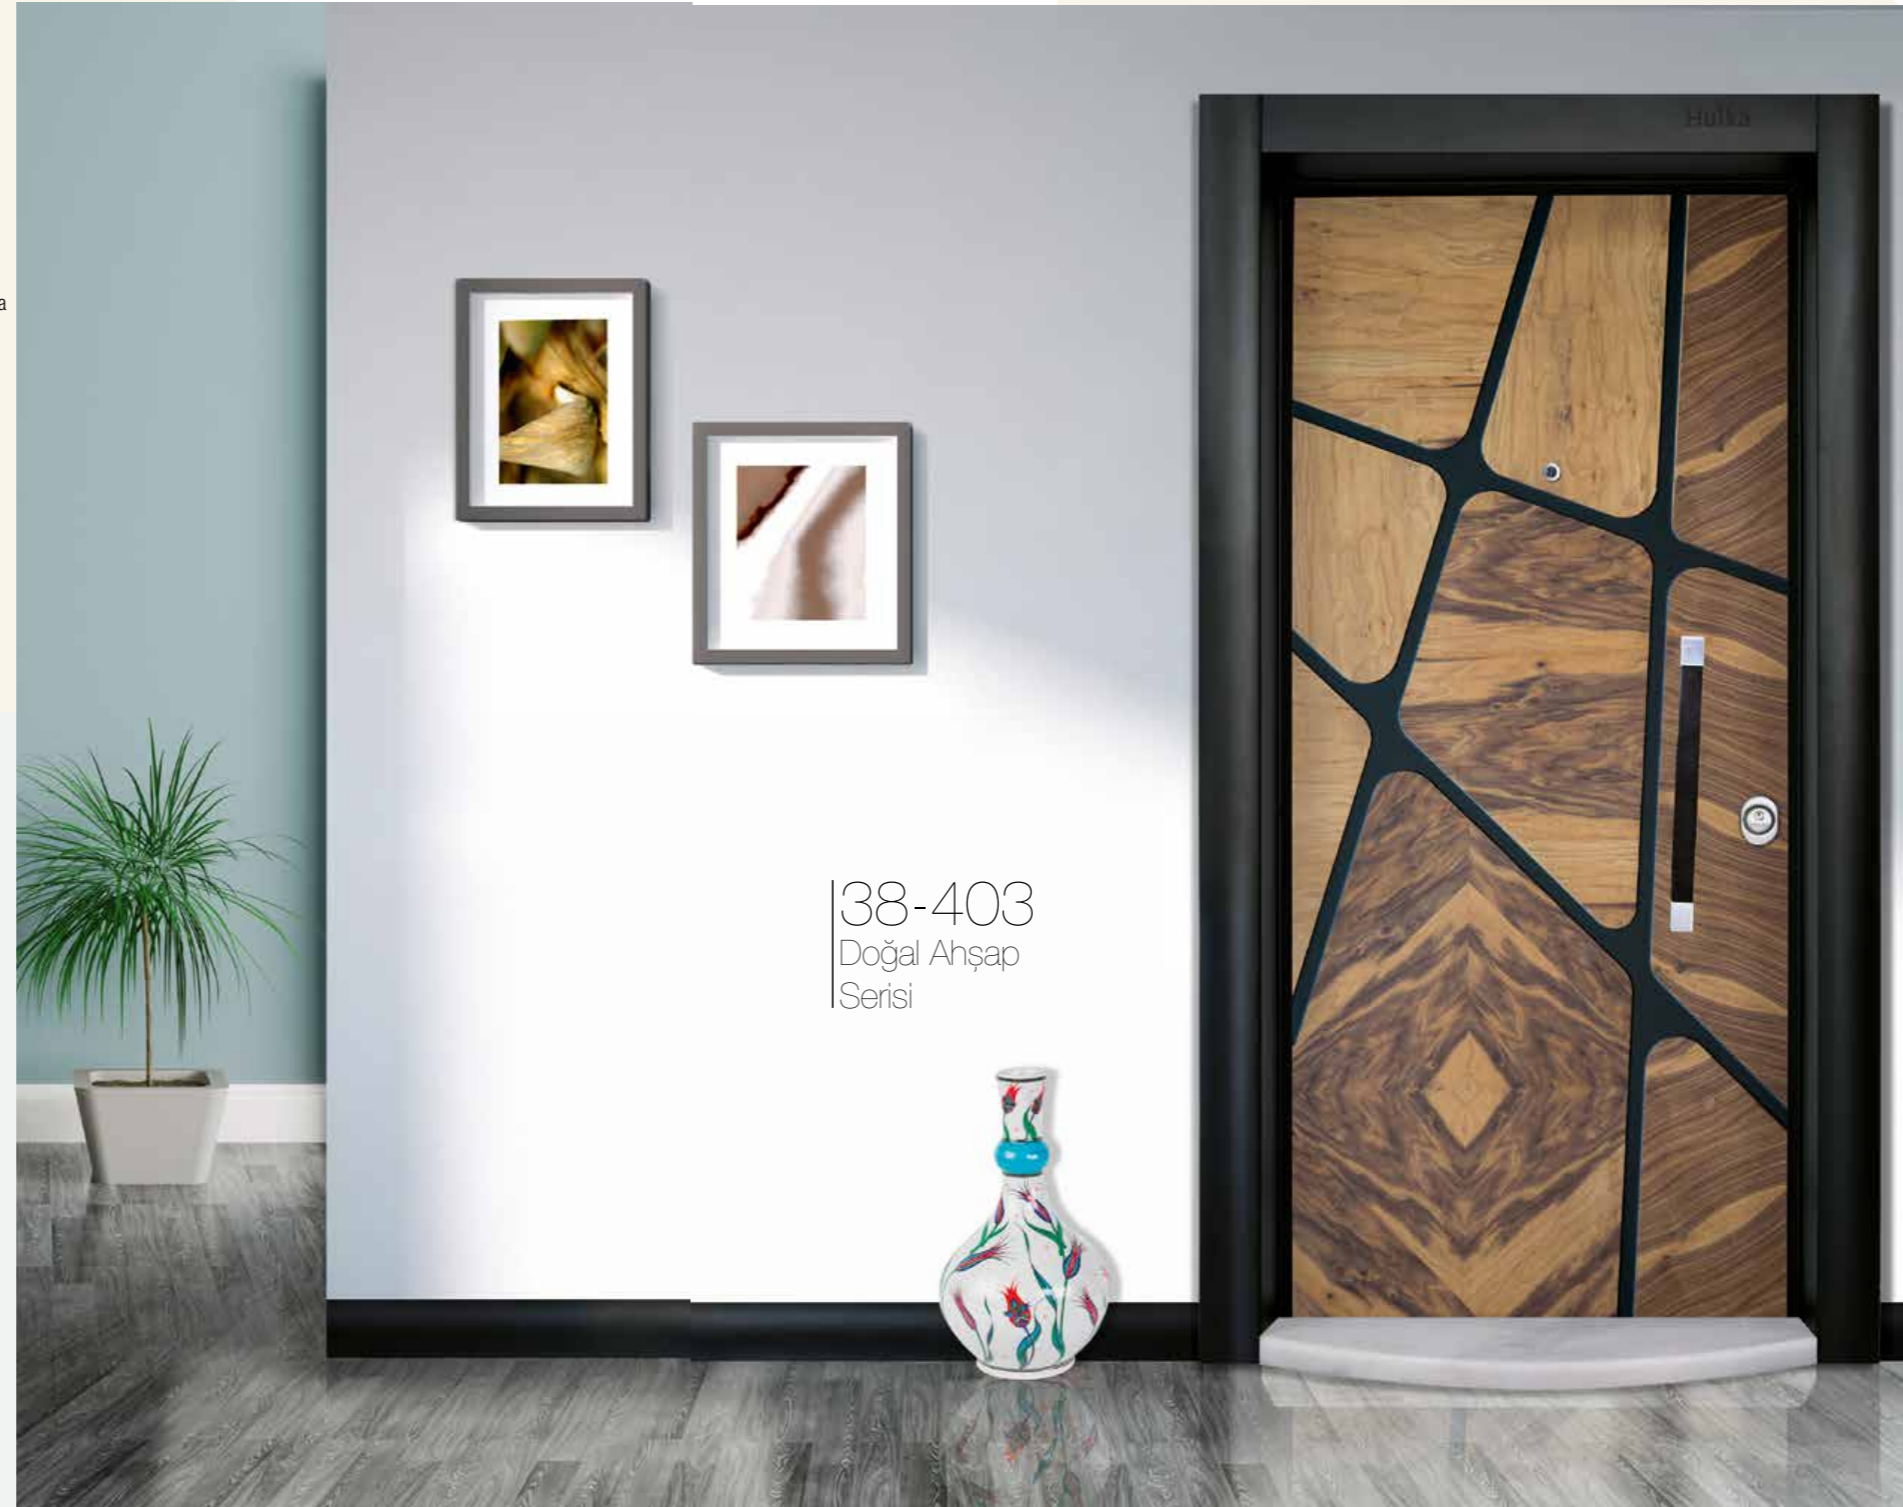

38-403
Doğal Ahşap
Serisi