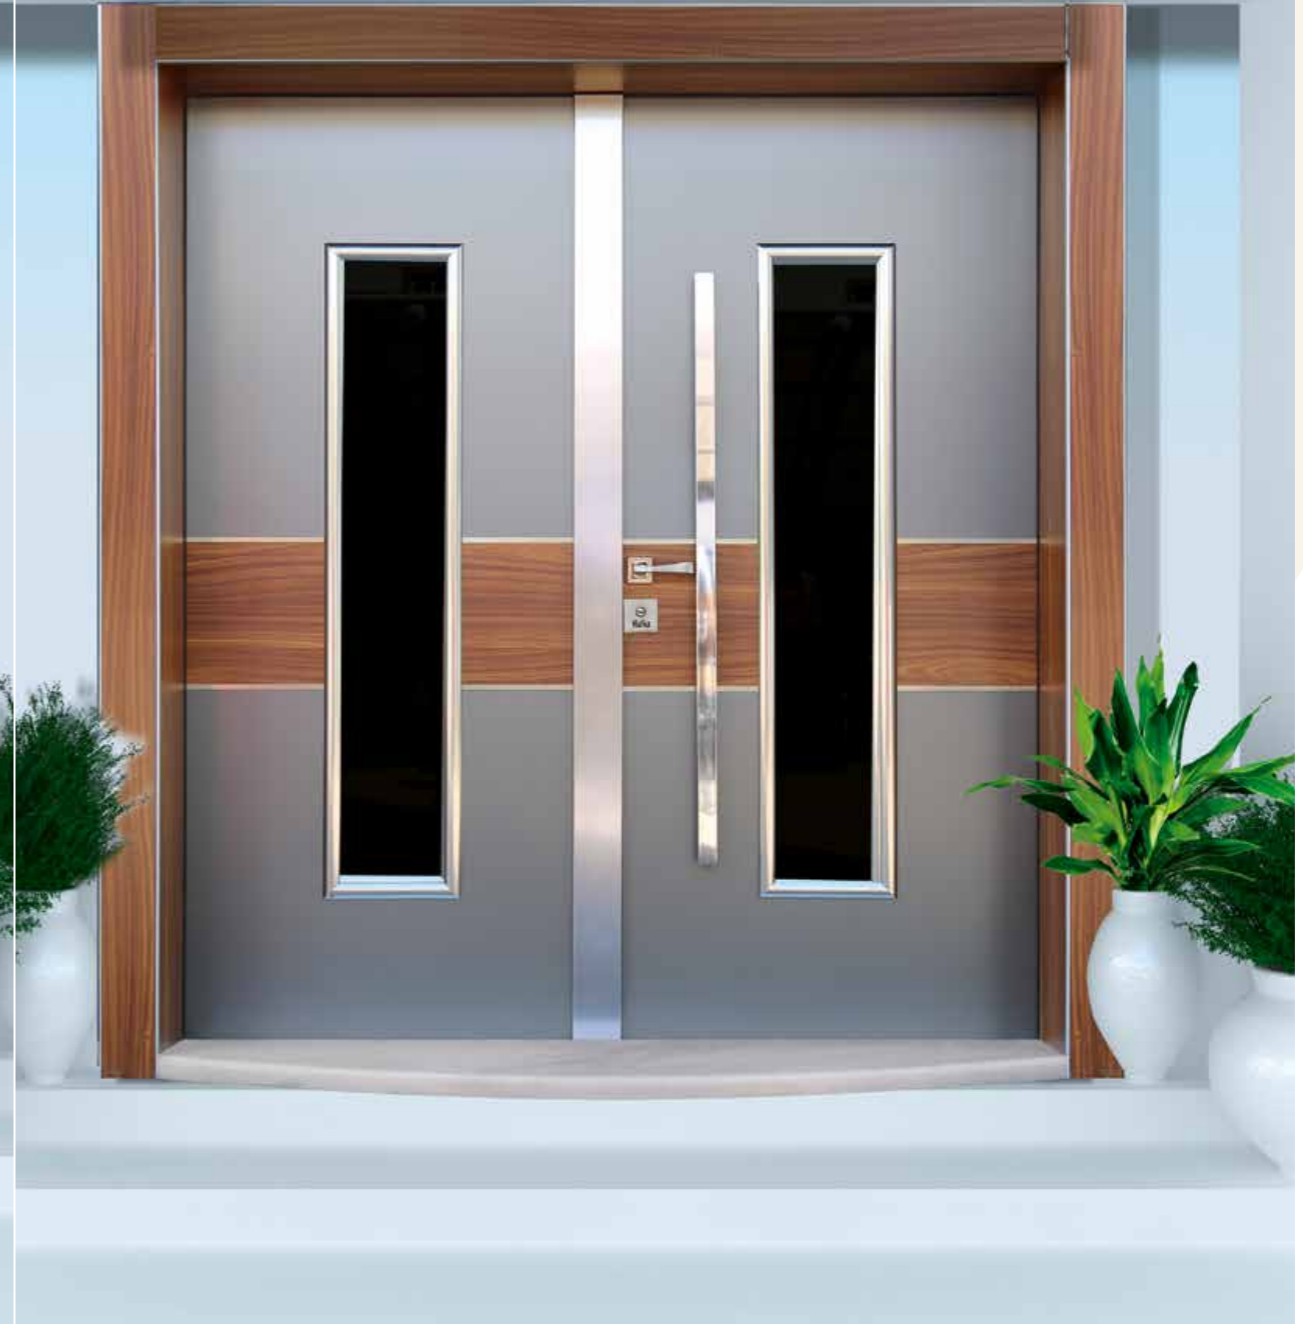

HERA

Özel Seri / Special Series

Teknik Özellikler

Kasa gövde	: 1,5 / 1,2 mm sac. Smart kasa
Kasa giydirmeye	: Dekoratif alm çerçeve. Ahşap, kompozit, kompakt, boya
Kanat gövde	: Dekoratif alm profil. İç omurga, taş yünü dolgu
İç dış yüzeyler	: Ahşap kombine cam, kompozit, kompakt, boya
Emniyet	: 4 adet pim. Emniyet sürgüsü
Menteşe koruma	: 3 yönlü yağlanabilir
Ölçüler	: 90*200*24 smart (iç ölçüler)
İsteğe bağlı	: Ölçü değişikliği, kilit sistemleri, aksesuarlar, yüzey kaplamaları, kanat çerçeve

Technical Specifications

Frame	: 1,5 / 1,2 mm steel. Smart frame
Frame Covering	: Decorative aluminum rim and wood, composite, compact, painting
Leaf	: Decorative aluminum profile. Interior backbone , stonewool filling
Leaf Covering	: Wood&Glass combination, composite, compact, painting
Safety	: 4 Pcs. Pin / Safety Clamp
Hinge	: 3 Way Oiled Hinges
Dimensions	: 90*200*24 Smart (Interior Dimensions)
Optionals	: Dimensions, Lock Systems, Accessories, Surface Veneers, Leaf Rims

38-854
Özel Seri