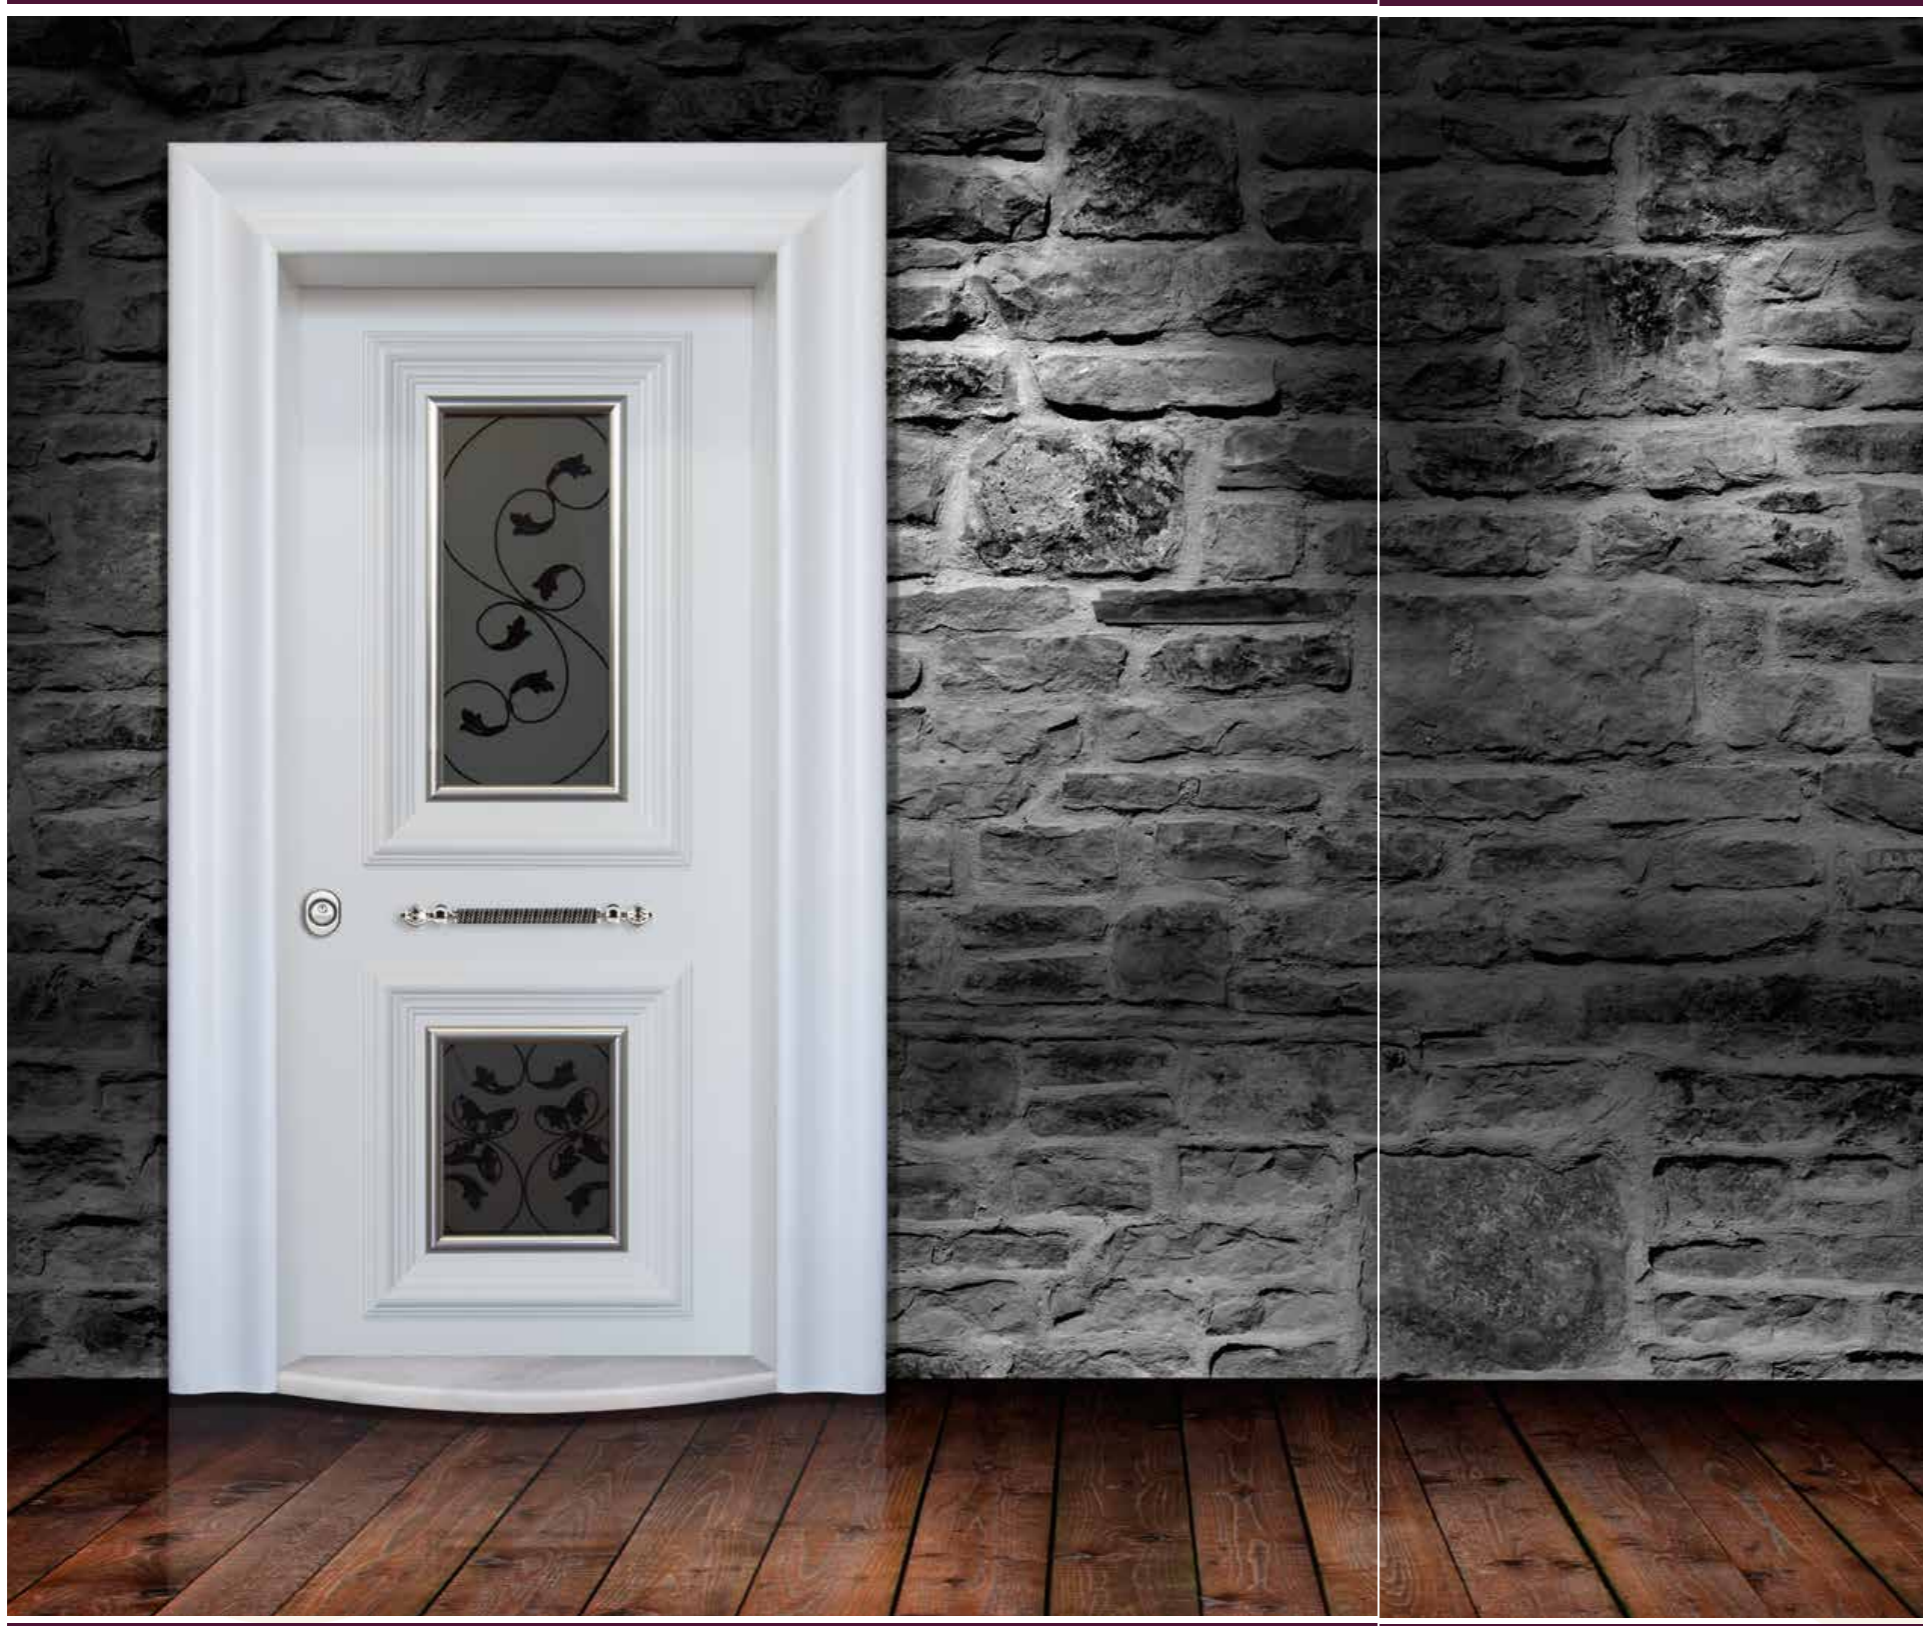

ANEMON

Farkındalık