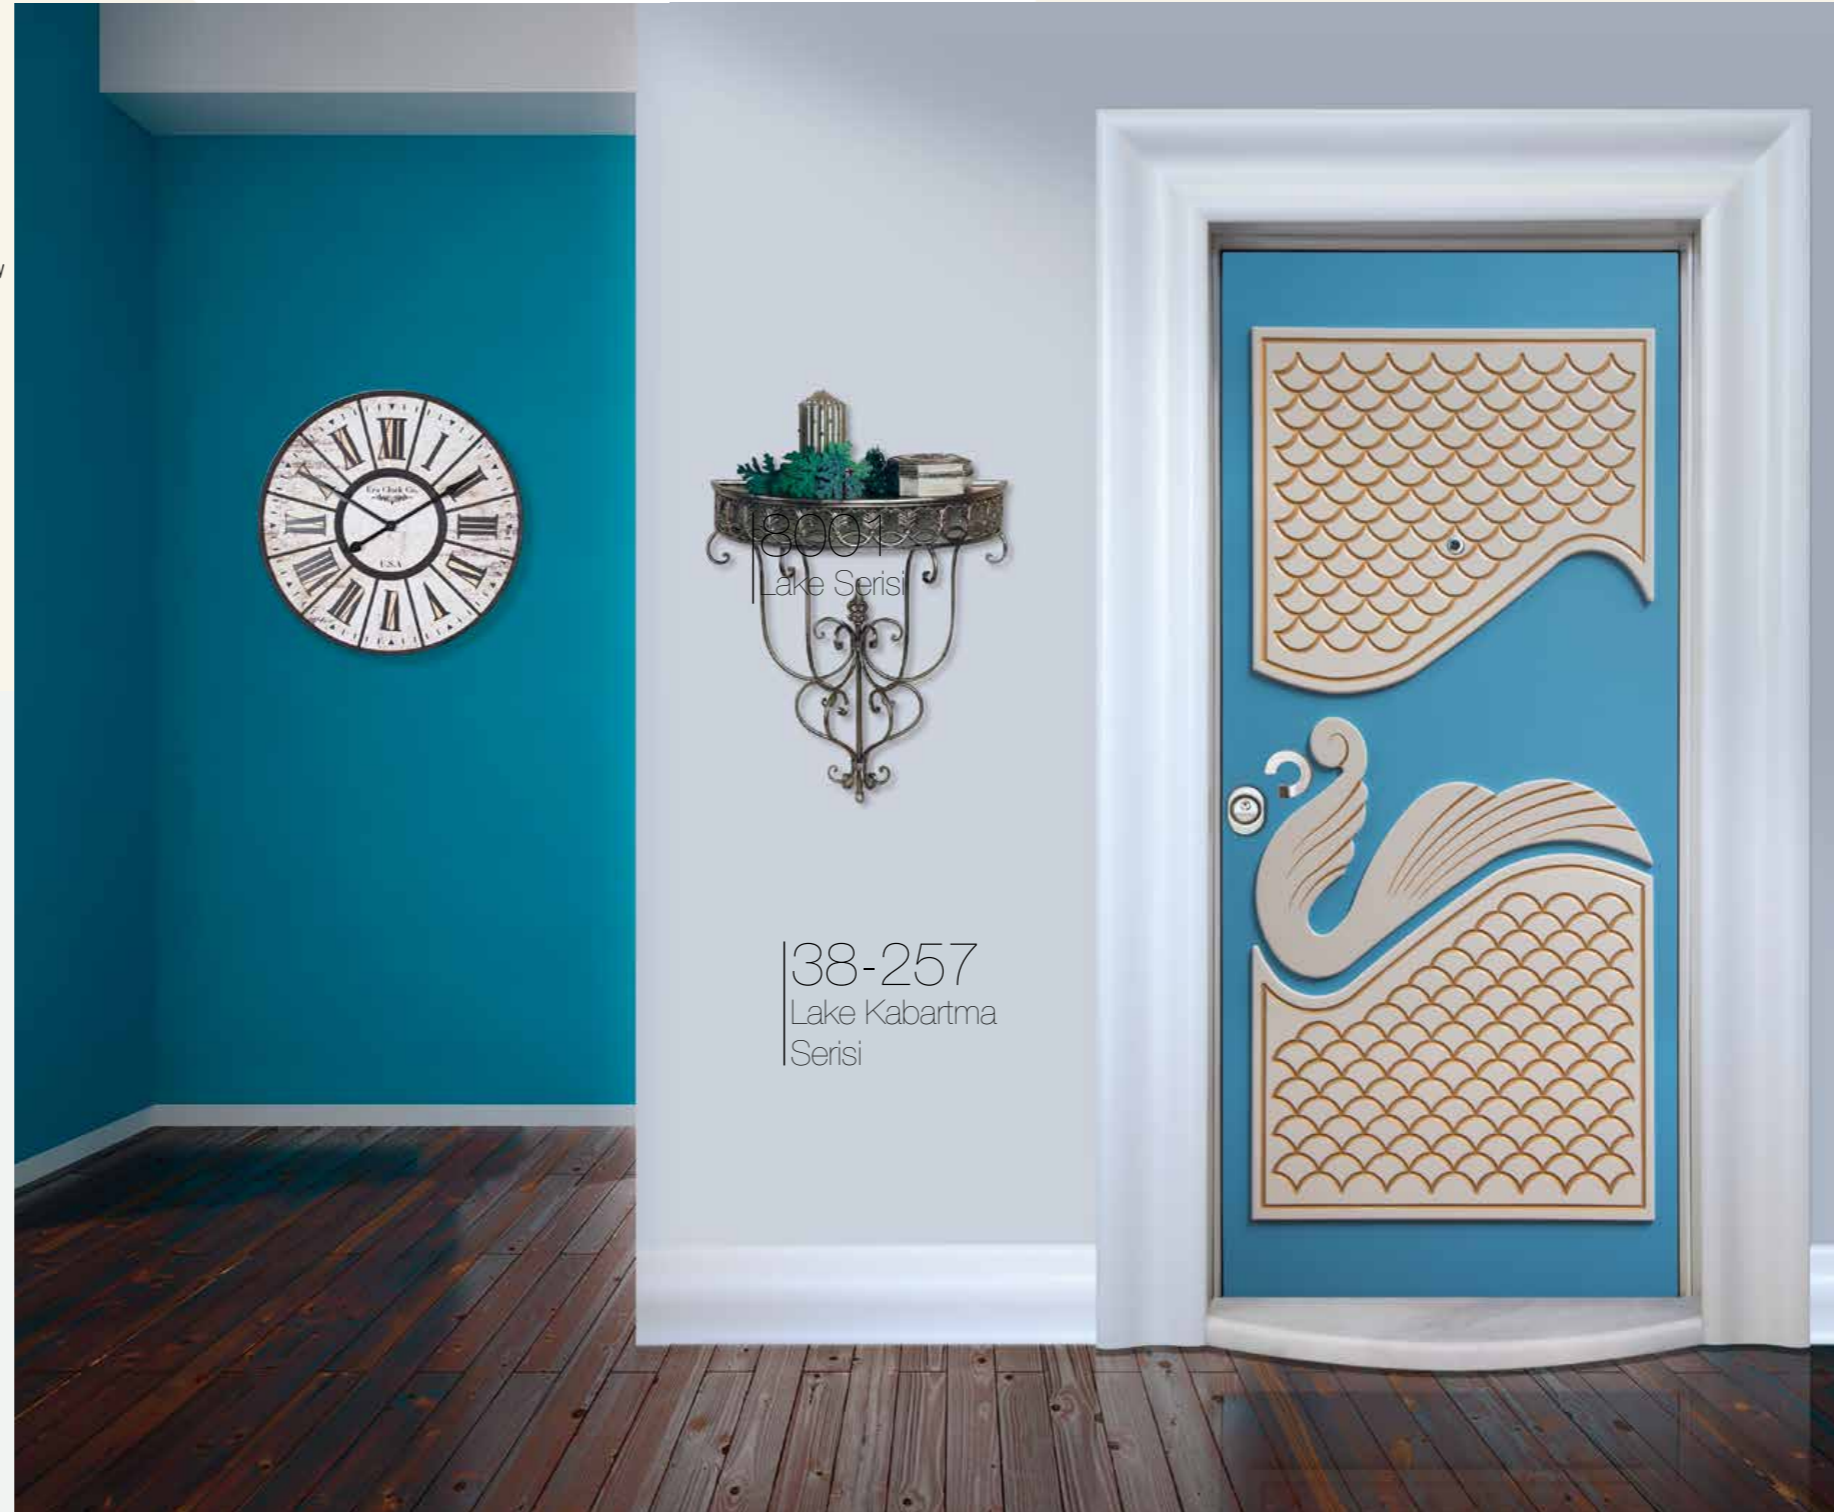

38-257
Lake Serisi

38-257
Lake Kabartma
Serisi