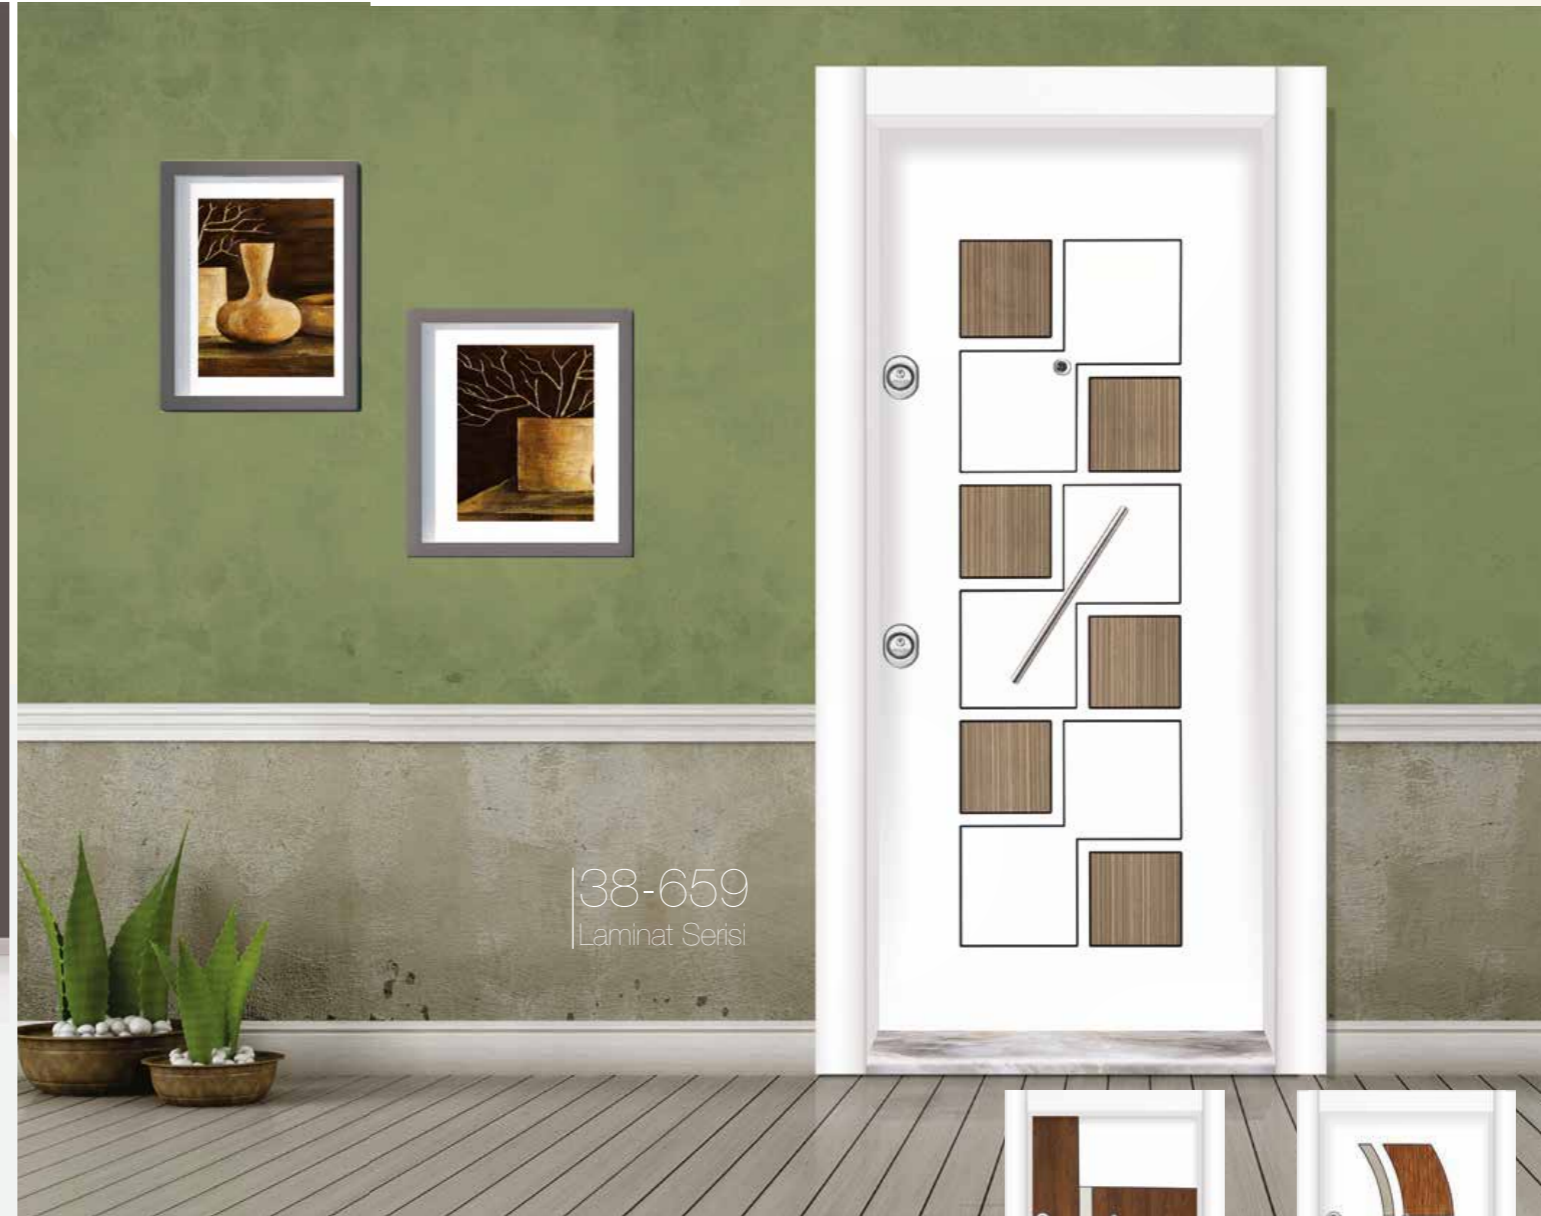

LUNA

Laminat Serisi / Laminate Series

Teknik Özellikler / Technical Specifications

Kasa gövde	: 1,5/1,2 mm sac. Smart kasa
Kasa giydirmeye	: Metal kasa / statik boya
Kanat gövde	: 82 mm lamba gövde. İç omurga, taş yünü dolgu
İç dış yüzeyler	: Ahşap, laminat
Emniyet	: 4 adet pim. Emniyet kelepçesi
Menteşe koruma	: 3 yönlü yağlanabilir
Ölçüler	: 90*200*24 smart (iç ölçüler)
İsteğe bağlı	: Ölçü değişikliği, kilit sistemleri, aksesuarlar, yüzey kaplamaları, kanat çerçeve

Frame	: 1,5/1,2 mm steel. Smart frame
Frame Covering	: Metal Frame / Electrostatic painting
Leaf	: 82 mm fat leaf. Interior backbone, stonewool filling
Leaf Covering	: Wood, laminate
Safety	: 4 Pcs. Pin/ Safety Clamp
Hinge	: 3 Way Oiled Hinges
Dimensions	: 90*200*24 Smart (Interior Dimensions)
Optionals	: Dimensions, Lock Systems, Accessories, Surface Veneers, Leaf Rims