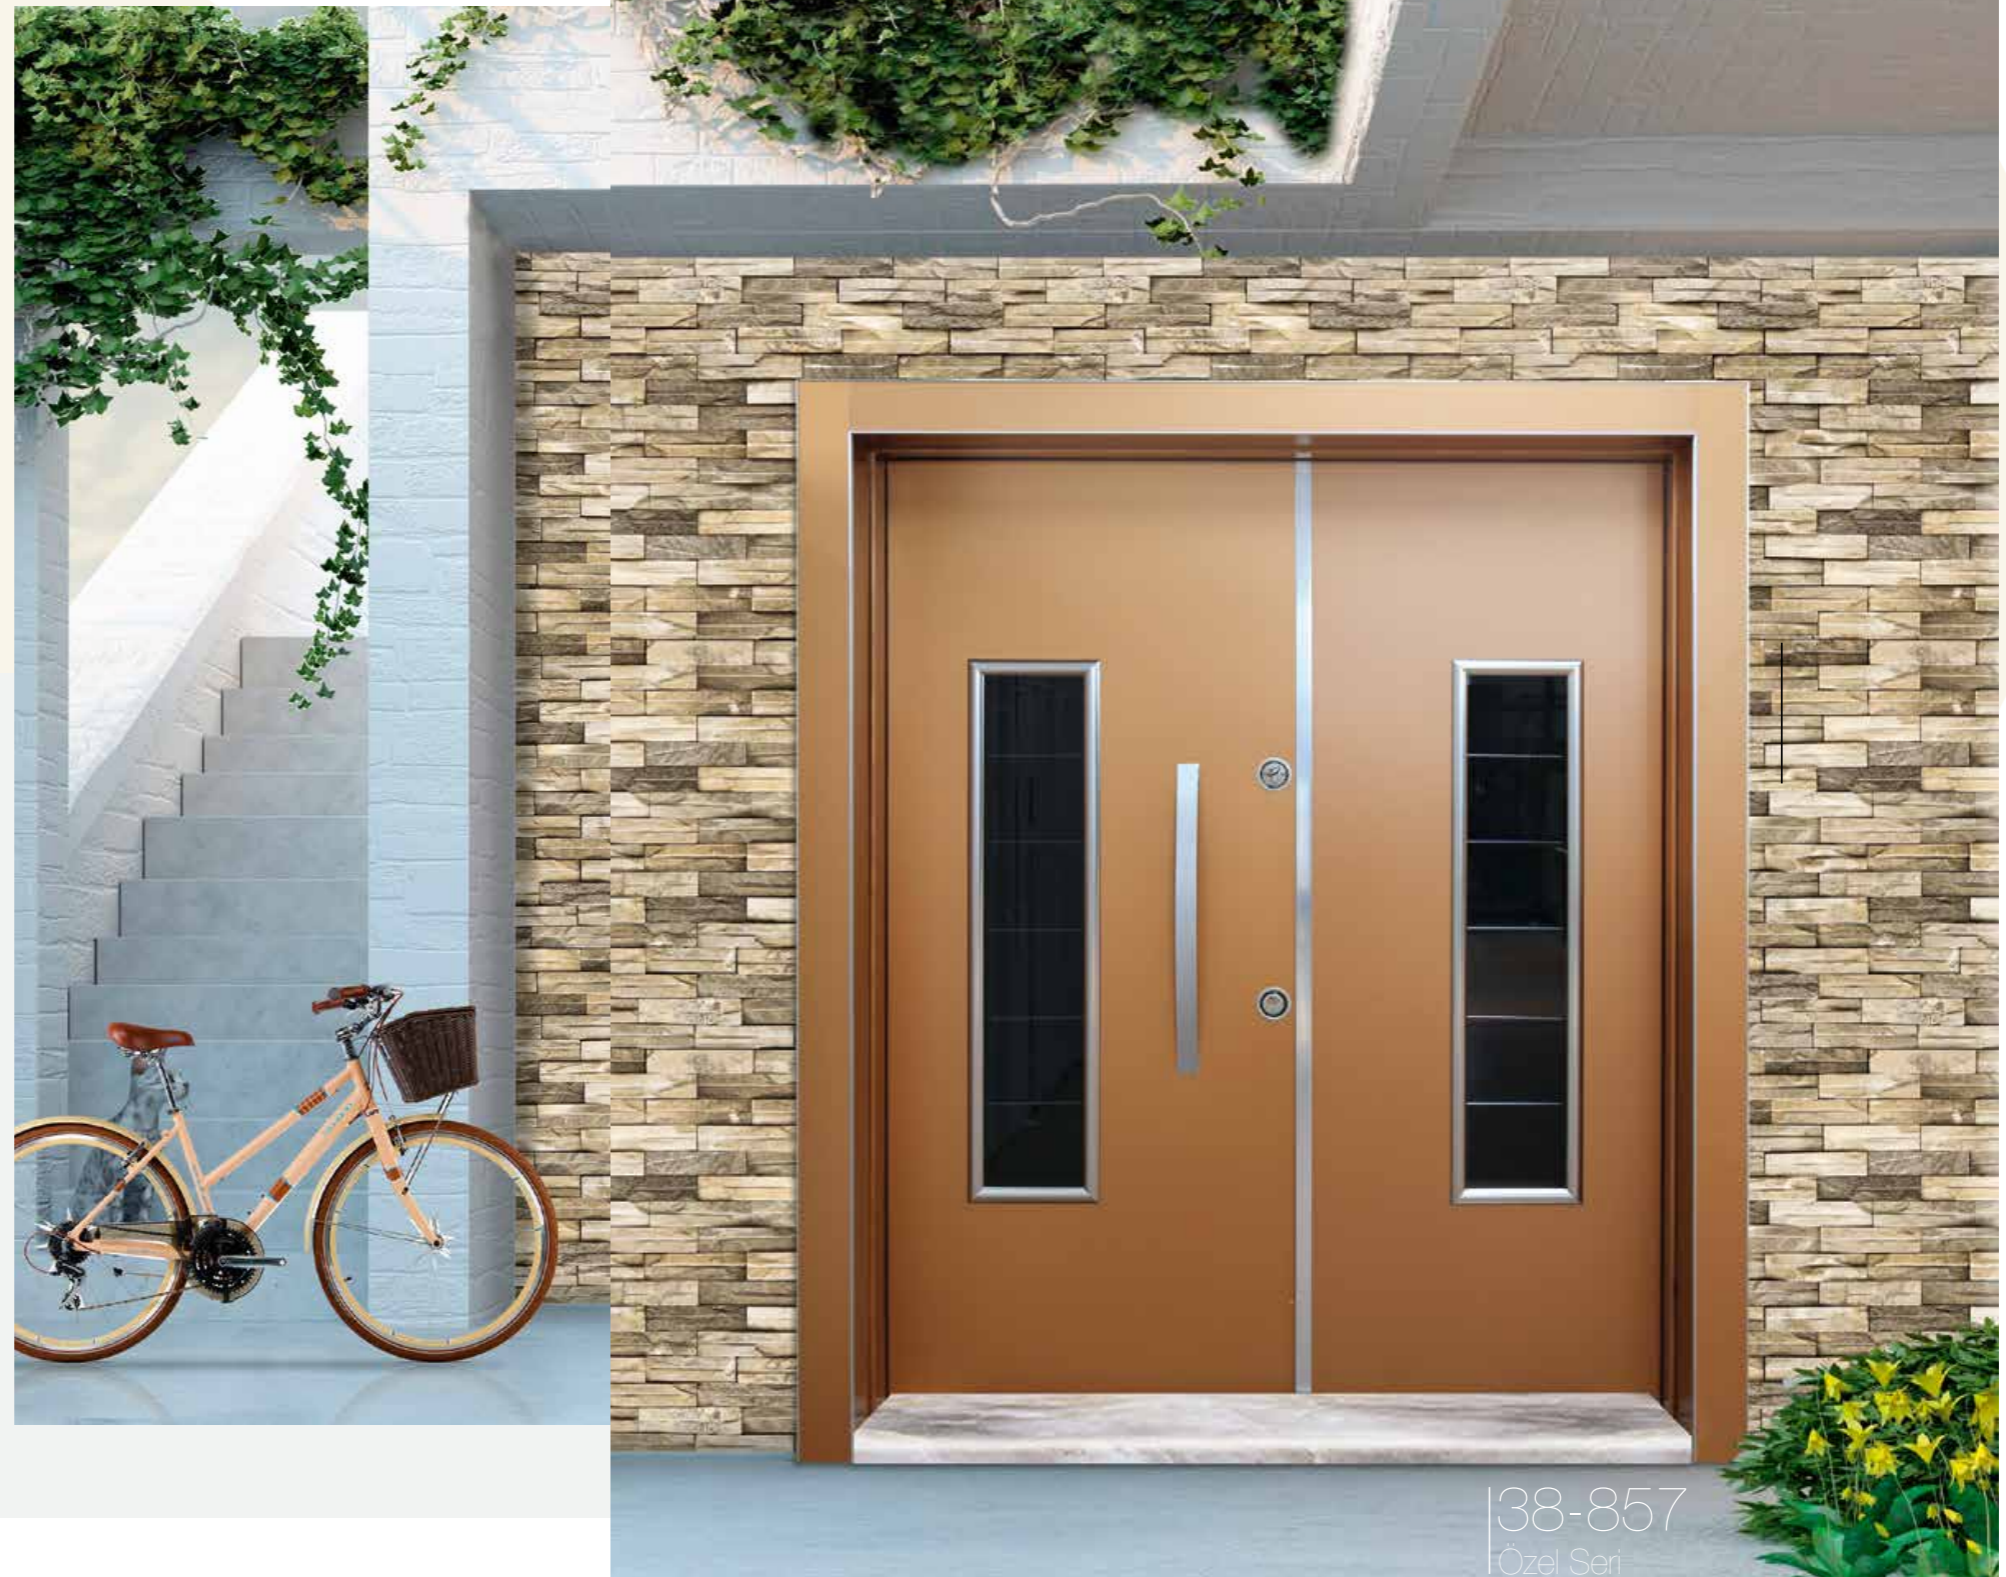

38-857
Özel Seri