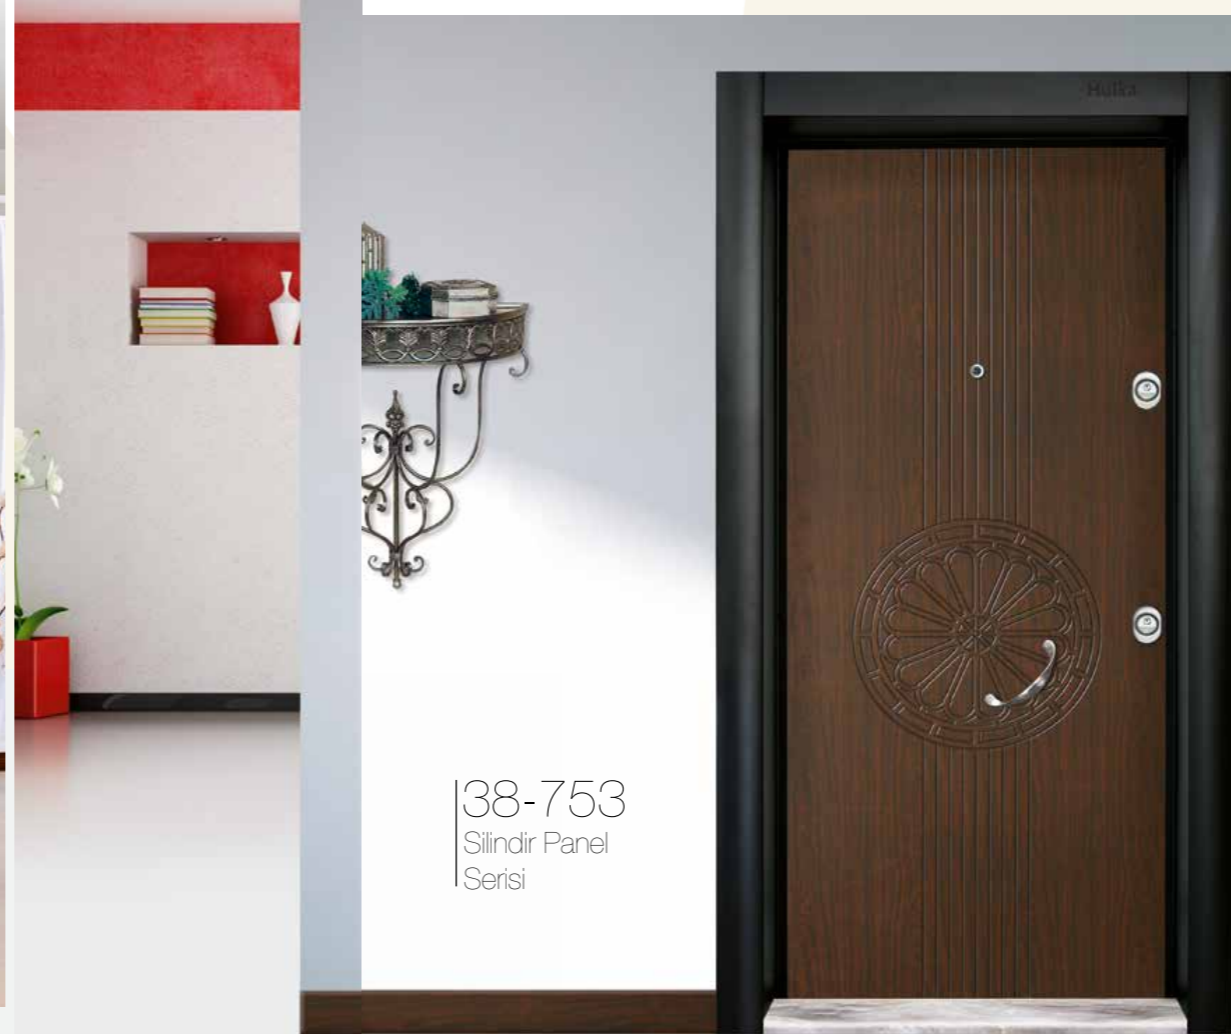

38-753
Silindir Panel
Serisi

Teknik Özellikler / Technical Specifications

Kasa gövde	: 1,5/1,2 mm sac. Smart kasa
Kasa giydirmeye	: Metal kasa/statik boya
Kanat gövde	: 82 mm lamba gövde. İç omurga, taş yünü dolgu
İç dış yüzeyler	: Ahşap, boya
Emniyet	: 4 adet pim. Emniyet kelepçesi
Menteşe koruma	: 3 yönlü yağlanabilir
Ölçüler	: 90*200*24 smart (iç ölçüler)
İsteğe bağlı	: Ölçü değişikliği, kilit sistemleri, aksesuarlar, yüzey kaplamaları, kanat çerçeve
Frame	: 1,5/1,2 mm steel. Smart frame
Frame Covering	: Metal Frame / Electrostatic painting
Leaf	: 82 mm fat leaf. Interior backbone, stonewool filling
Leaf Covering	: Wood, painting
Safety	: 4 Pcs. Pin/ Safety Clamp
Hinge	: 3 Way Oiled Hinges
Dimensions	: 90*200*24 Smart (Interior Dimensions)
Optionals	: Dimensions, Lock Systems, Accessories, Surface Veneers, Leaf Rims