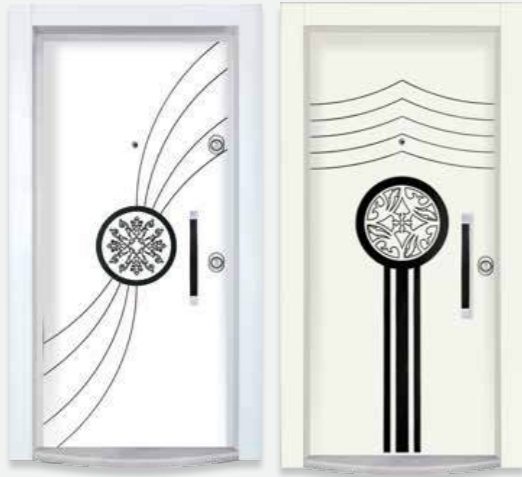

Technical Specifications

Frame	: 1,5 / 1,2 mm Steel. Smart Frame
Frame Covering	: Metall Frame / Electrostatic Painting
Leaf	: 82 mm fat leaf. Interior backbone, stonewool filling
Leaf Covering	: Combined colors, lacquer painting
Safety	: 4 Pcs. Pin / Safety Clamp
Hinge	: 3 Way Oiled Hinges
Dimensions	: 90*200*24 Smart (Interior Dimensions)
Optionals	: Dimensions, Lock Systems, Accessories, Surface Veneers, Leaf Rims