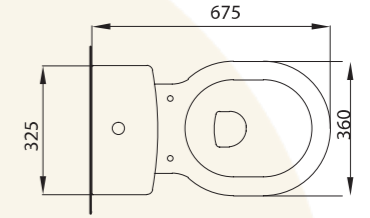

MESLVB09

MEISSA Bedensel Engelli Lavabo
MEISSA Special Needs Washbasin
18,2 kg ± %10