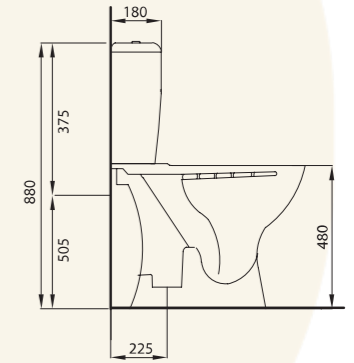

Meissa

MESKLZ01

MEISSA Bedensel Engelli Taharet Borulu Altan Çıkışlı Klozet
MEISSA Special Needs Comfort Height S-Trap WC Pan
Combined Bidet

MESKLZ02

MEISSA Bedensel Engelli Taharet Borusuz Altan Çıkışlı
Klozet
MEISSA Special Needs Comfort Height S-Trap WC Pan
24,2 kg ± %10

MESRZV00

MEISSA Rezervuar
MEISSA Cistern
9,5 kg ± %10

MESLVB09

MEISSA Bedensel Engelli Lavabo
MEISSA Special Needs Washbasin
18,2 kg ± %10