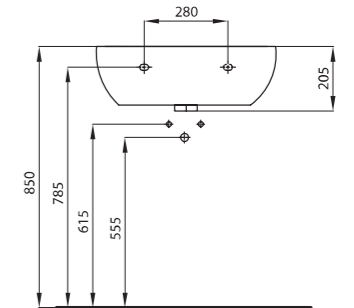

MESLVB09

MEISSA Bedensel Engelli Lavabo
MEISSA Special Needs Washbasin
18,2 kg ± %10