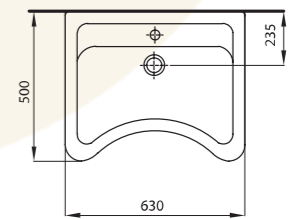

Meissa

MESKLZ01

MEISSA Bedensel Engelli Taharet Borulu Altan Çıkışlı Klozet
MEISSA Special Needs Comfort Height S-Trap WC Pan
Combined Bidet

MESKLZ02

MEISSA Bedensel Engelli Taharet Borusuz Altan Çıkışlı
Klozet
MEISSA Special Needs Comfort Height S-Trap WC Pan
24,2 kg ± %10

MESRZV00

MEISSA Rezervuar
MEISSA Cistern
9,5 kg ± %10

MESLVB09

MEISSA Bedensel Engelli Lavabo
MEISSA Special Needs Washbasin
18,2 kg ± %10