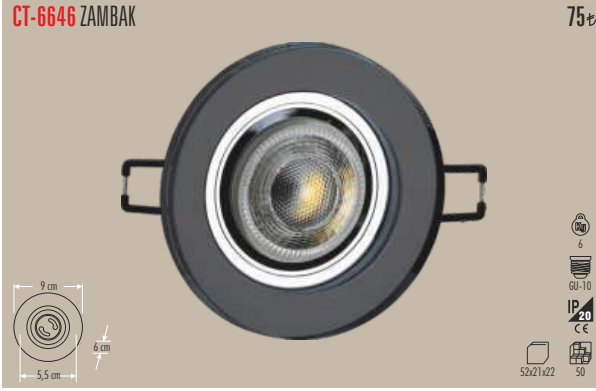

4000 K

20 W

CT-5392 KATANA LED ARMATÜR

575 ₺

4000 K

30 W

DEKORATİF CAM SPOT

DEKORATİF LED EFEKTLİ CAM SPOT