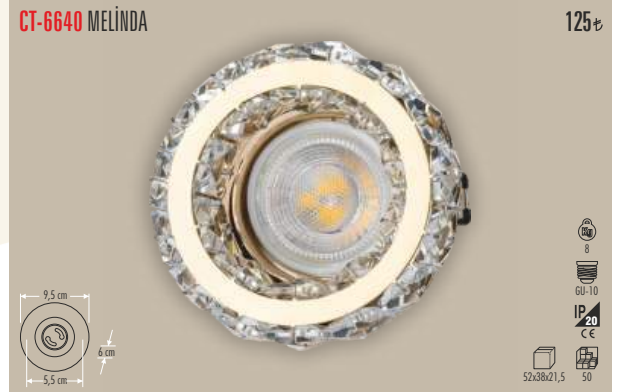

4000 K

20 W

CT-5392 KATANA LED ARMATÜR

575 ₺

4000 K

30 W

DEKORATİF CAM SPOT

DEKORATİF LED EFEKTLİ CAM SPOT