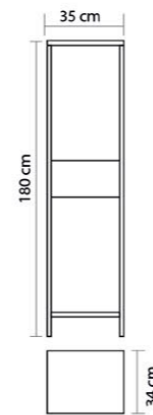

Slim

Ürün Özellikleri / Product Features

- Gövde ve Kapaklar
Body and Cover
- MDF High Gloss
- MDF High Gloss

FINISHPART
YOUR PARTNER TILL THE END

BATHROOM CABINET

**Natural
FACE OF
BATHROOMS.**

FINISHPART

MERKEZEFENDİ MAH. MEVLANA CAD. 128 B2 Blok
ZEYTİNBURNU / İSTANBUL / TURKEY