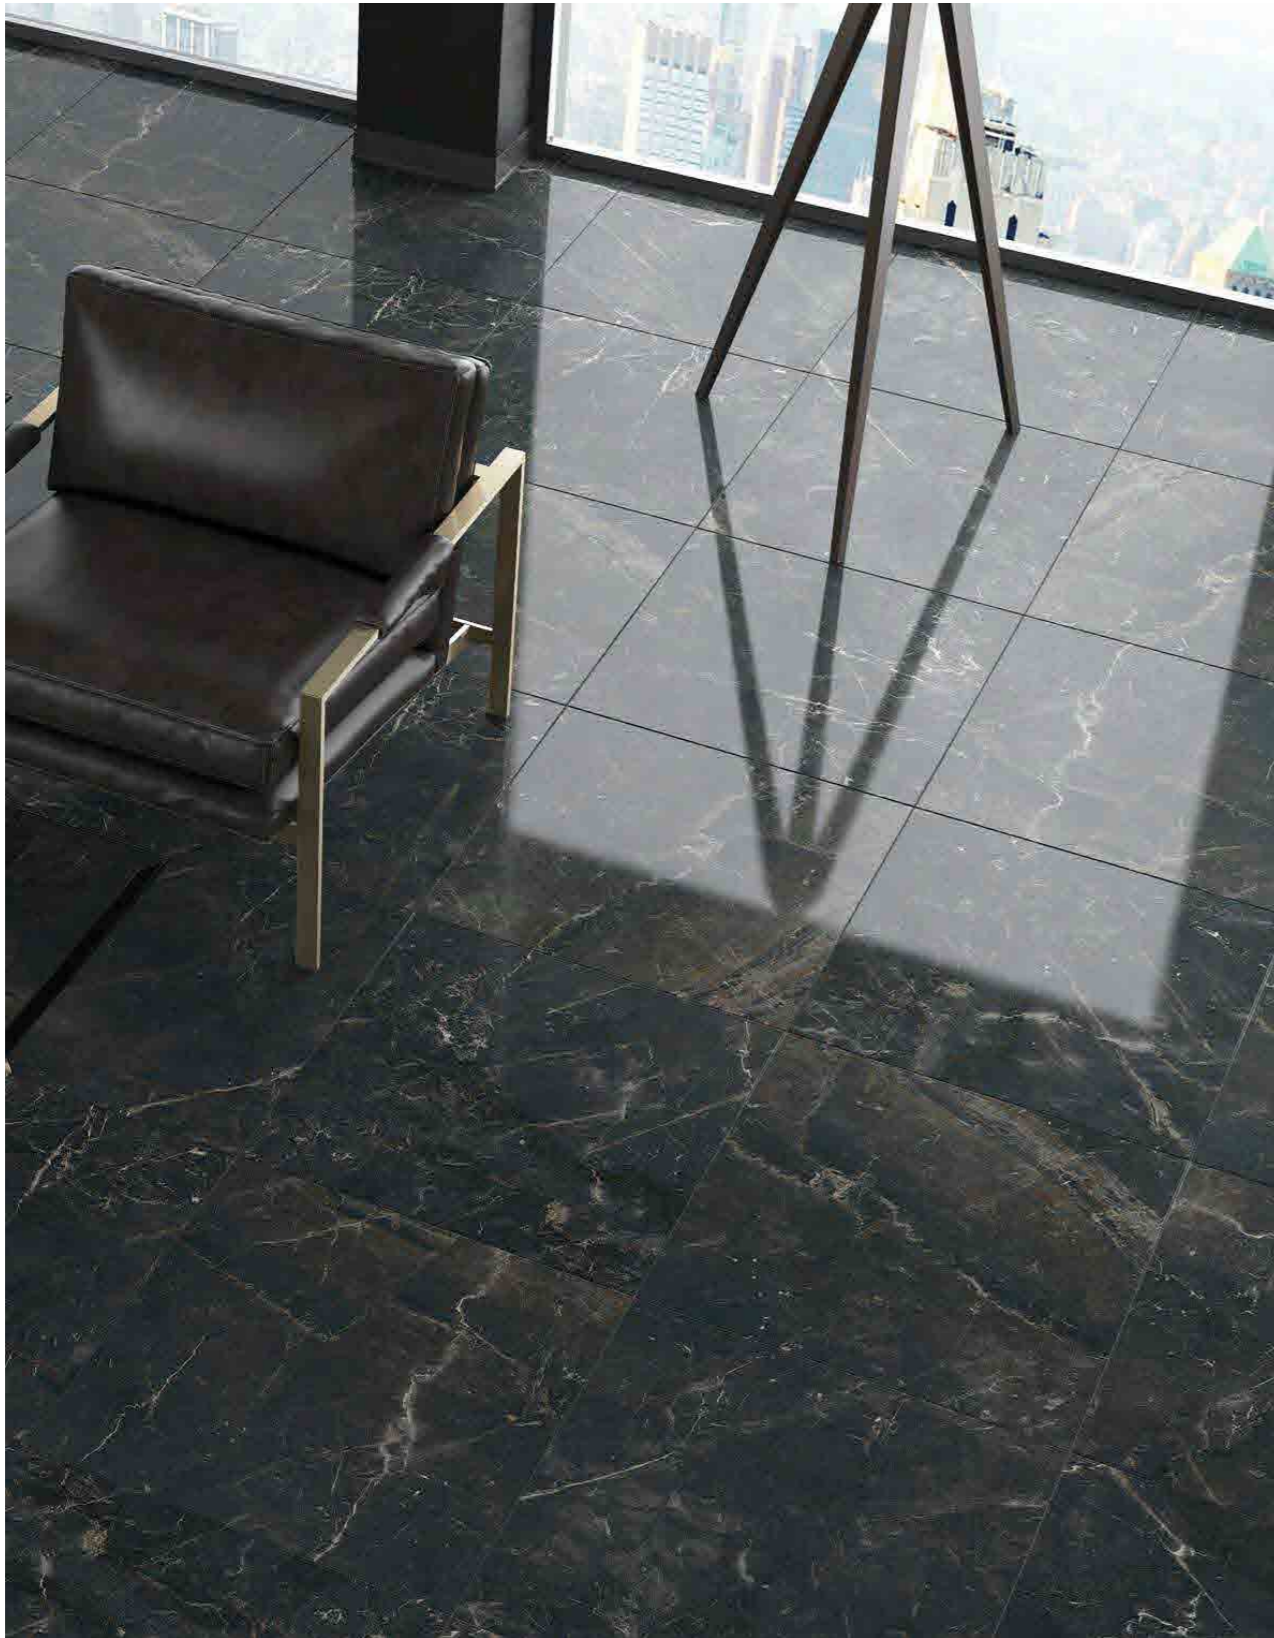

 Zemin: Carelia 60X60 - Siyah | Floor: Carelia 60X60 / 24"X24" - Black