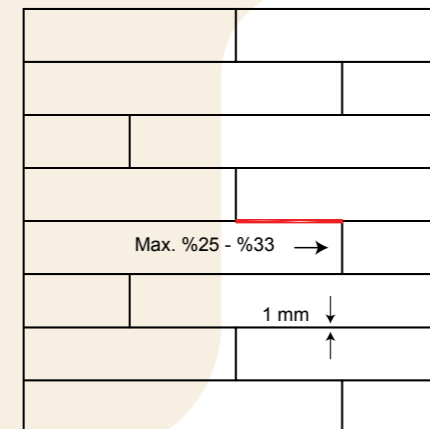

SYMBOLS

P.E.I. ① Tiles for floors on which people walk mainly with barefoot or soft footweaver abrasive dirt.

P.E.I. ② Tiles for floors on which people walk mainly with soft or normal footwear, with only very small quantities of abrasive dirt.

P.E.I. ③ Tiles for zones subjected to rather intense traffic, walked on with normal footwear and small quantities of abrasive dirt.

P.E.I. ④ Tiles for zones subjected to rather intense traffic, walked on with normal footwear and small quantities of abrasive dirt.

WOOD TEXTURE CERAMIC FLOORING STAFF RECOMMENDATIONS