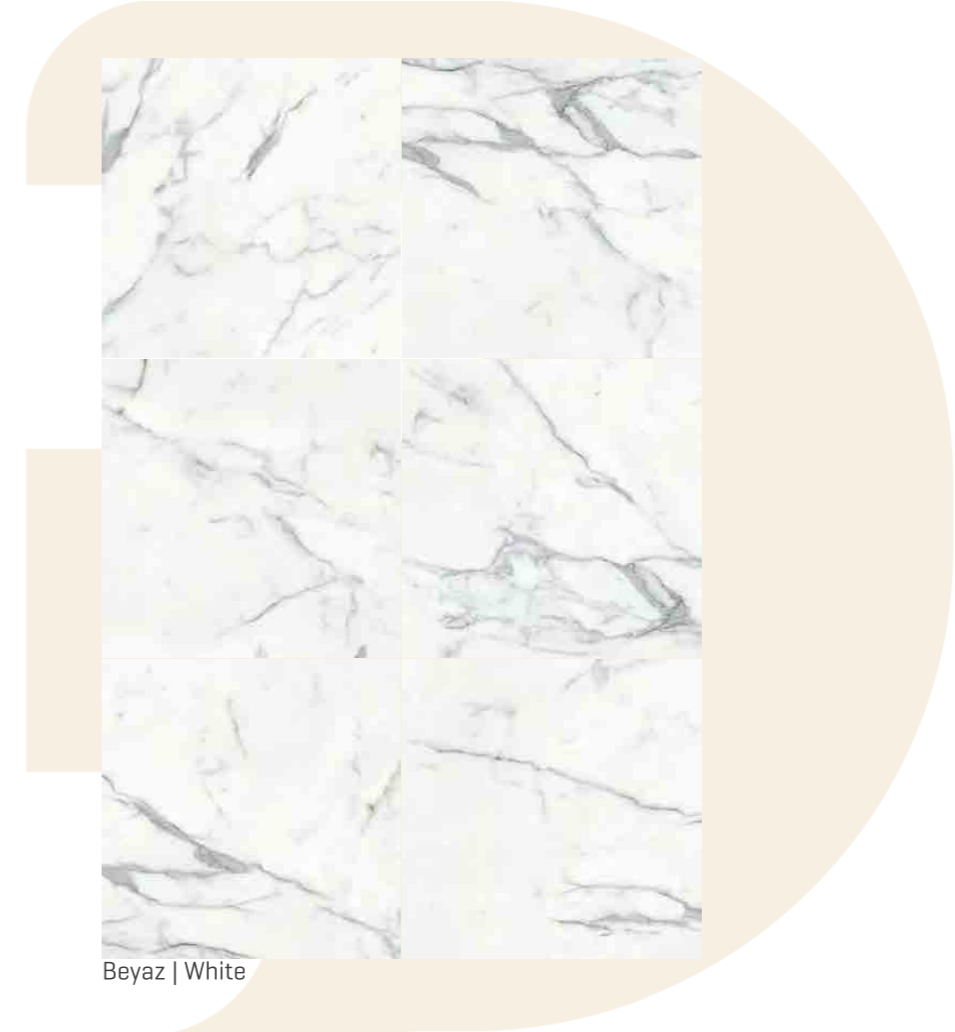

LEGACY

Beyaz | White

Paketleme Detayları / Packing Details

Ürün/ Product	Ebat / Size [cm/in]	Kalınlık Thickness	Adet/Kutu Pcs/Box	m²/Kutu m²/Box	Kutu/Palet Boxes/Pallet	m²/Palet m²/Pallet	kg/Palet Wgt/Pallet	SKID Weight Deviation [%]
Duvar Karosu Wall Tile	20X60 / 8"X24"	8.7mm	7	0.84	60	50.4	772 kg	-/+ 3
Sırlı Granit Glazed Porcelain	30X60 / 12"X24"	8.4mm	8	1.44	32	46.08	854 kg	-/+ 3
Sırlı Granit Glazed Porcelain	60X60 / 24"X24"	9.3mm	4	1.44	30	43.2	871 kg	-/+ 3