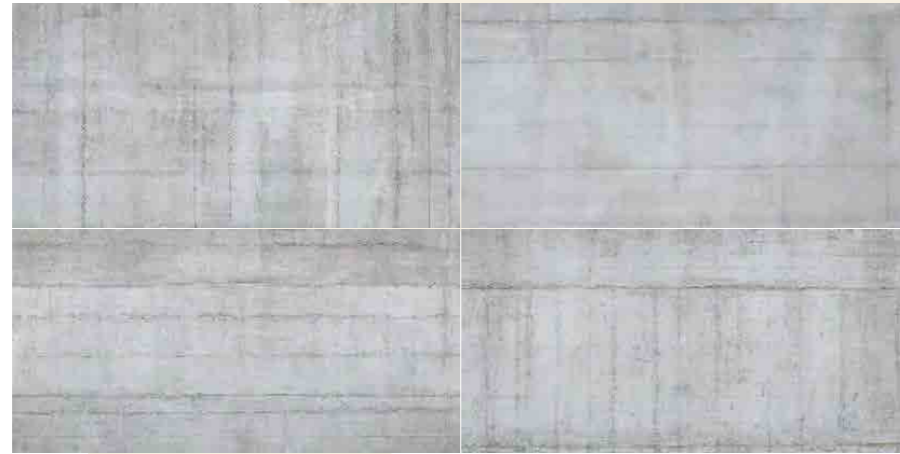

FRAME

Gri | Grey

Paketleme Detayları / Packing Details

Ürün/ Product	Ebat / Size [cm/in]	Kalınlık Thickness	Adet/Kutu Pcs/Box	m²/Kutu m²/Box	Kutu/Palet Boxes/Pallet	m²/Palet m²/Pallet	kg/Palet Wgt/Pallet	SKID Weight Deviation [%]
Sırlı Granit Glazed Porcelain	45x90 / 18"x36"	10mm	3	1.22	30	36.60	805 kg	-/+ 3