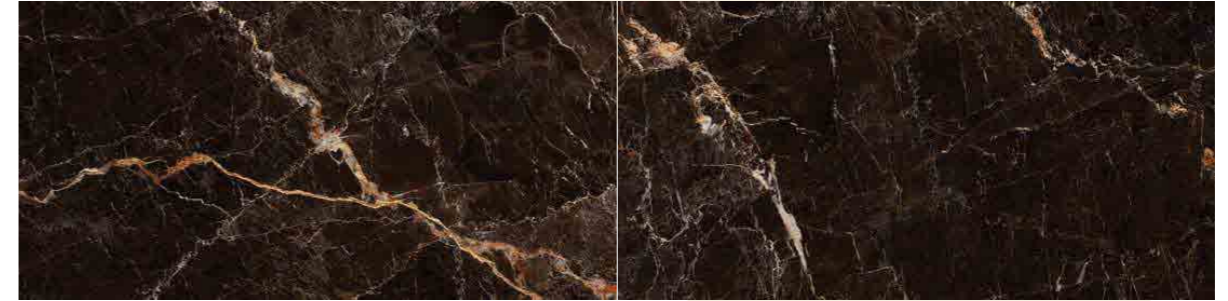

JAVA

Paketleme Detayları / Packing Details

Ürün/ Product	Ebat / Size [cm/in]	Kalınlık Thickness	Adet/Kutu Pcs/Box	m²/Kutu m²/Box	Kutu/Palet Boxes/Pallet	m²/Palet m²/Pallet	kg/Palet Wgt/Pallet	SKID Weight Deviation [%]
Sırlı Granit Glazed Porcelain	30X30 / 12"X12" (5X5 Mosaics on Net)	9.3mm	8	-	48	384 adt/pcs	641 kg	-/+ 3
Sırlı Granit Glazed Porcelain	30X60 / 12"X24"	8.4mm	8	1.44	32	46.08	854 kg	-/+ 3
Sırlı Granit Glazed Porcelain	60X60 / 24"X24"	9.3mm	4	1.44	30	43.20	871 kg	-/+ 3
Sırlı Granit Glazed Porcelain	60X120 / 24"X48"	10.3mm	2	1.44	28	40.32	937 kg	-/+ 3