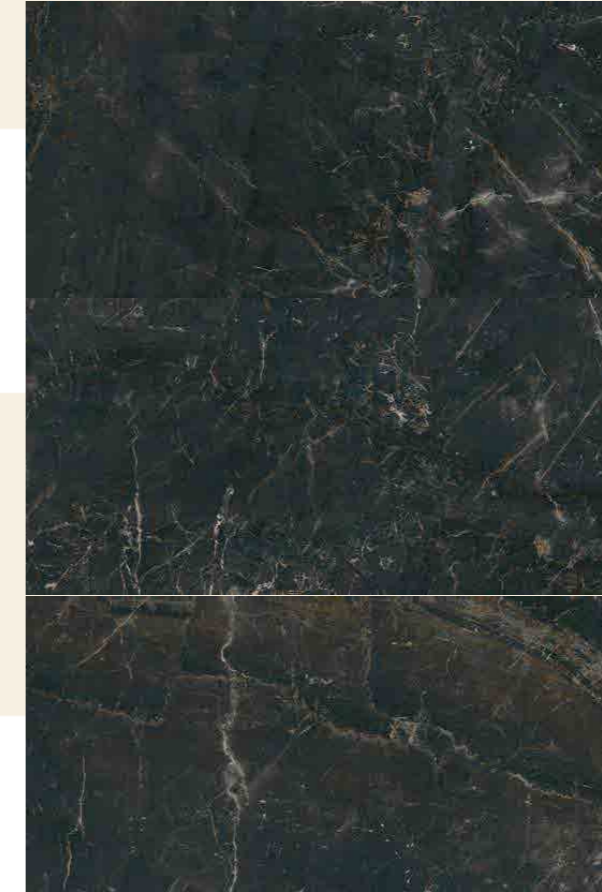

CARELIA

Siyah | Black

Paketleme Detayları / Packing Details

Ürün / Product	Ebat / Size [cm/in]	Kalınlık Thickness	Adet/Kutu Pcs/Box	m²/Kutu m²/Box	Kutu/Palet Boxes/Pallet	m²/Palet m²/Pallet	kg/Palet Wgt/Pallet	SKID Weight Deviation (%)
Sirli Granit Glazed Porcelain	30X30 / 12"X12" (5X5 Mosaics on Net)	9.3mm	8	-	48	384 adt/pcs	641 kg	-/+ 3
Sirli Granit Glazed Porcelain	30X60 / 12"X24"	8.4mm	8	1.44	32	46.08	854 kg	-/+ 3
Sirli Granit Glazed Porcelain	60X60 / 24"X24"	9.3mm	4	1.44	30	43.20	871 kg	-/+ 3
Sirli Granit Glazed Porcelain	60X120 / 24"X48"	10.3mm	2	1.44	28	40.32	937 kg	-/+ 3